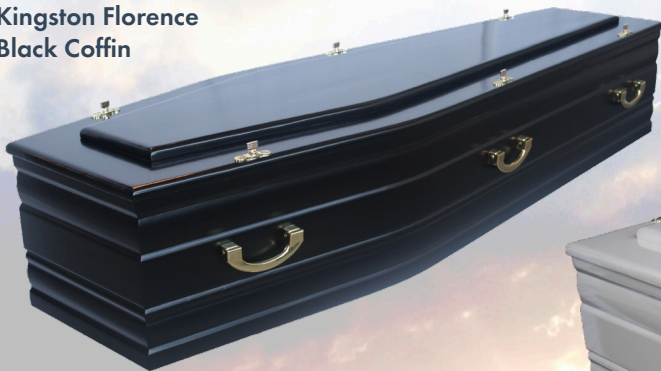

Kingston Florence Black Coffin